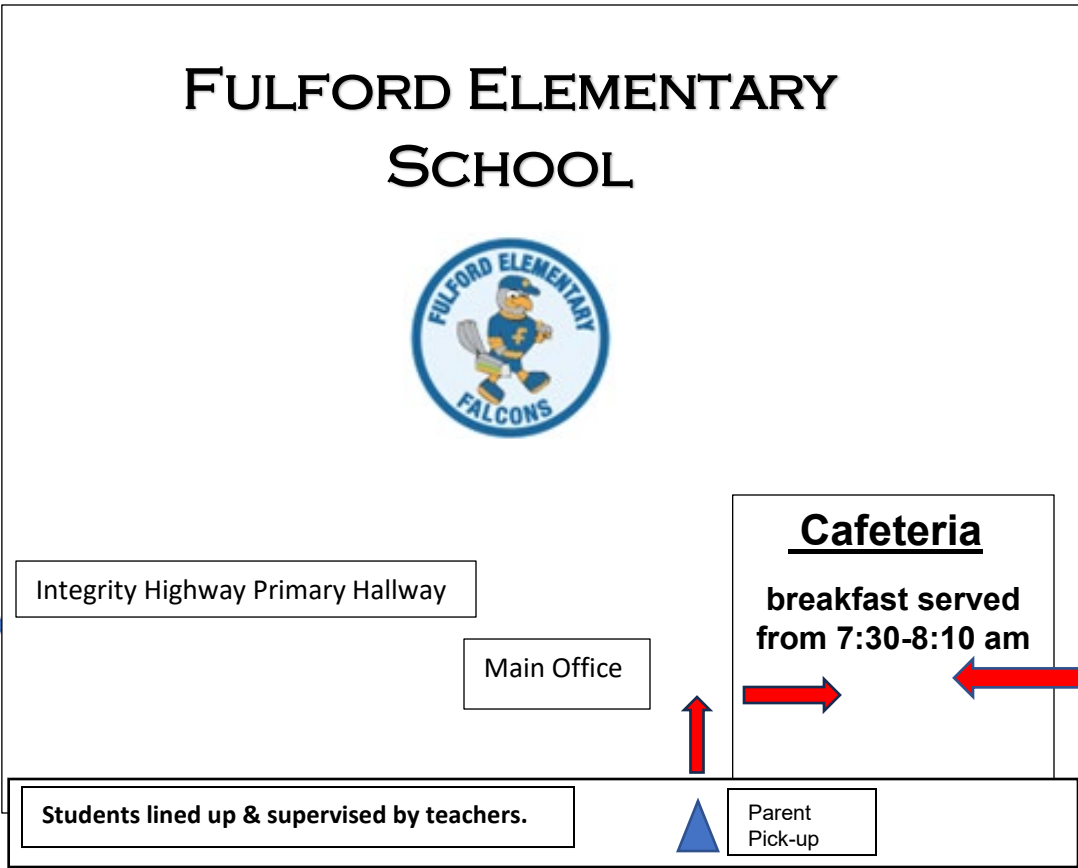

FULFORD ELEMENTARY SCHOOL
DISMISSAL COVERAGE MAP

FULFORD ELEMENTARY
SCHOOL

Basketball
Court

Morning Arrival for Grades 2-5

18th Avenue

Teachers &
Administrators

160th Street